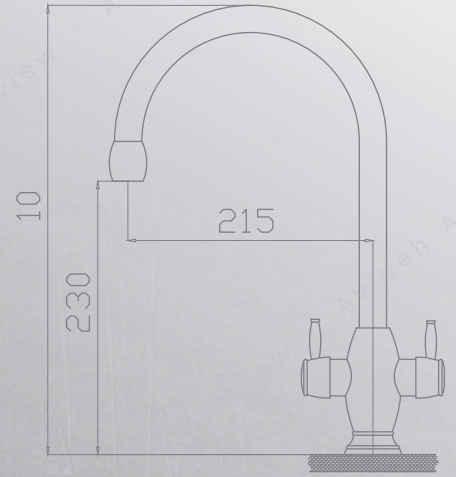

Single Lever Pull Down Kitchen Mixer - Dual Mode
F30305

Also Available In These Colors:

SHIDEN

UNIC PERSONALITY

A plenty of choices, the great pleasure to work with SHIDEN. Dual-function sink mixers combine filter water tap and faucet together.