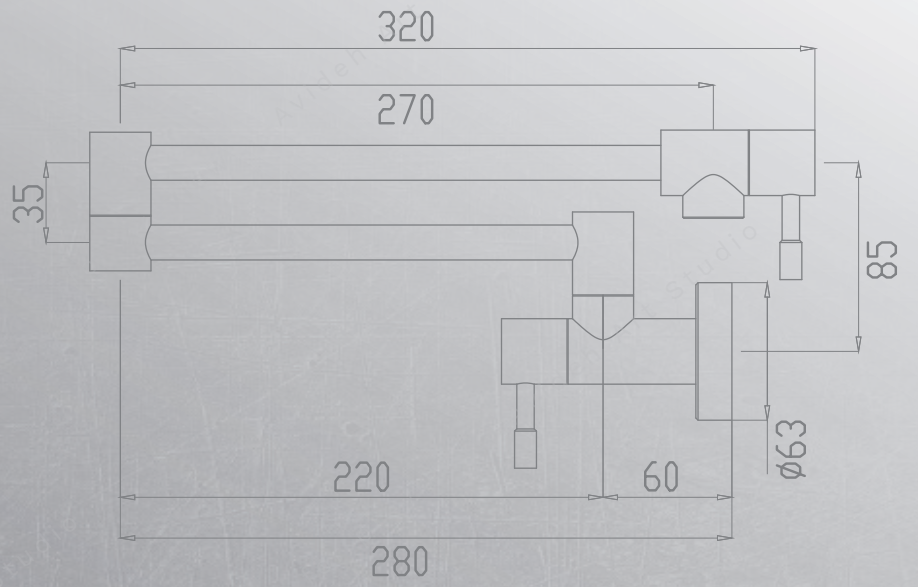

PAKOR

Single Lever Pull Down Kitchen Mixer
F33301

Also Available In These Colors:

KARURA

POT FILLER

Complete your kitchen with the wall-mount pot filler. designed to retract and swivel above your stove.

Wall-Mounted Pot Filler
P01309