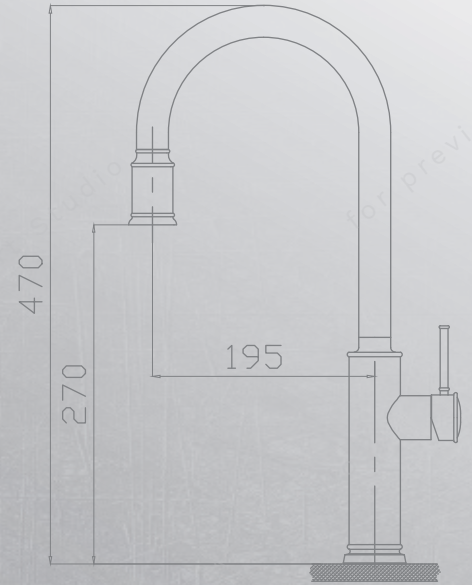

Single Lever Pull Down Kitchen Mixer

F24303

Also Available In These Colors:

THE ESSENCE OF TR SIMPLICITY AND E

TRUE LIFE LIES IN THE
LEGANT IN STYLE!

MONERO **ELEGANT SPHERE**

A plenty of choices, the great pleasure to work with MONERO. pull-down spray sink mixers can omni-directionally meet your needs . MONERO can make things simple and turn difficulty to easy.