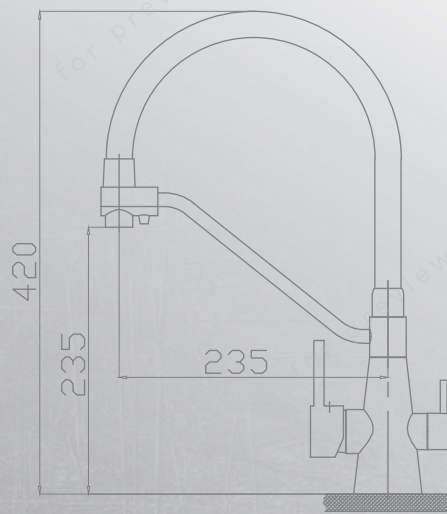

Single Lever Pull OUT Kitchen Mixer - Dual Mode
F21303