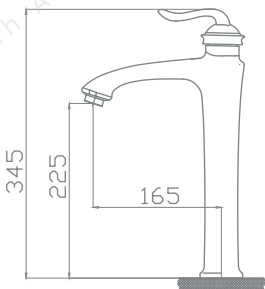

F07305

Tall Basin

Single Lever Tall Basin Mixer

F07505

Basin

Single Lever Basin Mixer

F07405

Bath