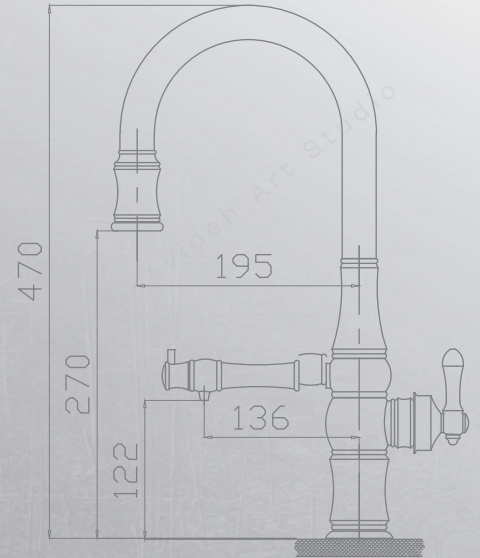

Single Lever Pull Down Kitchen Mixer
F29303

Also Available In These Colors:

TRON

EXELENT PERSONALITY ELABORATED DESIGN

pull-down spray sink mixers can omni-directionally meet your needs, most of them with two interchangeable functions. Dual-function sink mixers combine filter water tap and faucet together.