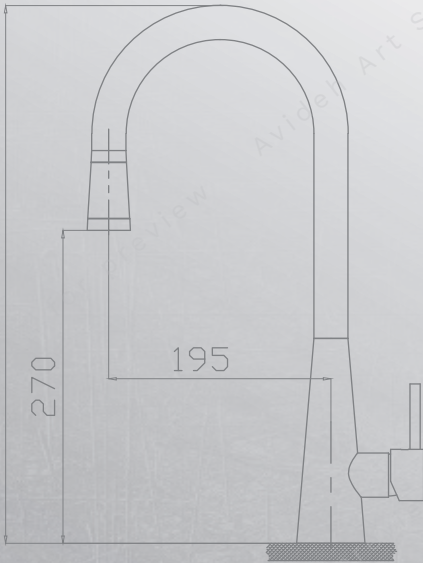

PAKOR

Single Lever Kitchen Mixer - Dual Mode
F28301

Also Available In These Colors:

RIPPLE

MODERN TRENDY SENSE

A plenty of choices, the great pleasure to work with RIPPLE. pull-down spray sink mixers can omni-directionally meet your needs . RIPPLE can make things simple and turn difficulty to easy.