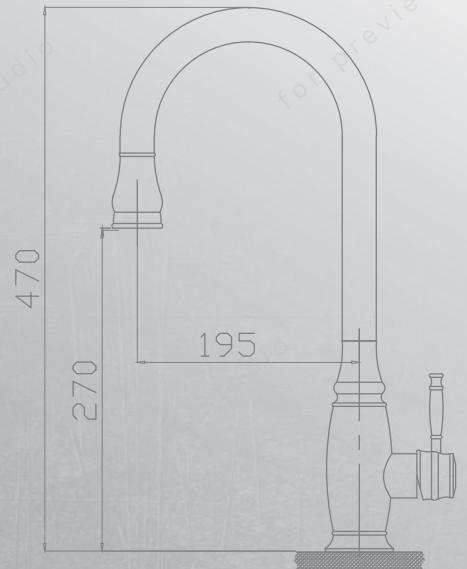

Single Lever Pull Down Kitchen Mixer
F22301