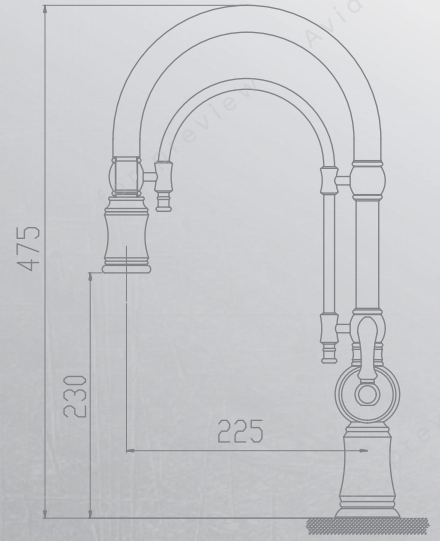

Single Lever Pull Down Kitchen Mixer