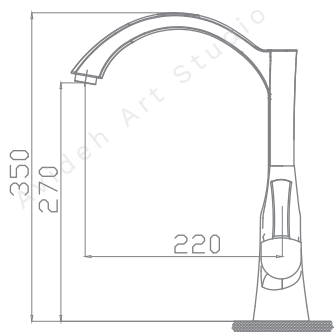

Kitchen

Single Lever Kitchen Mixer

F09303