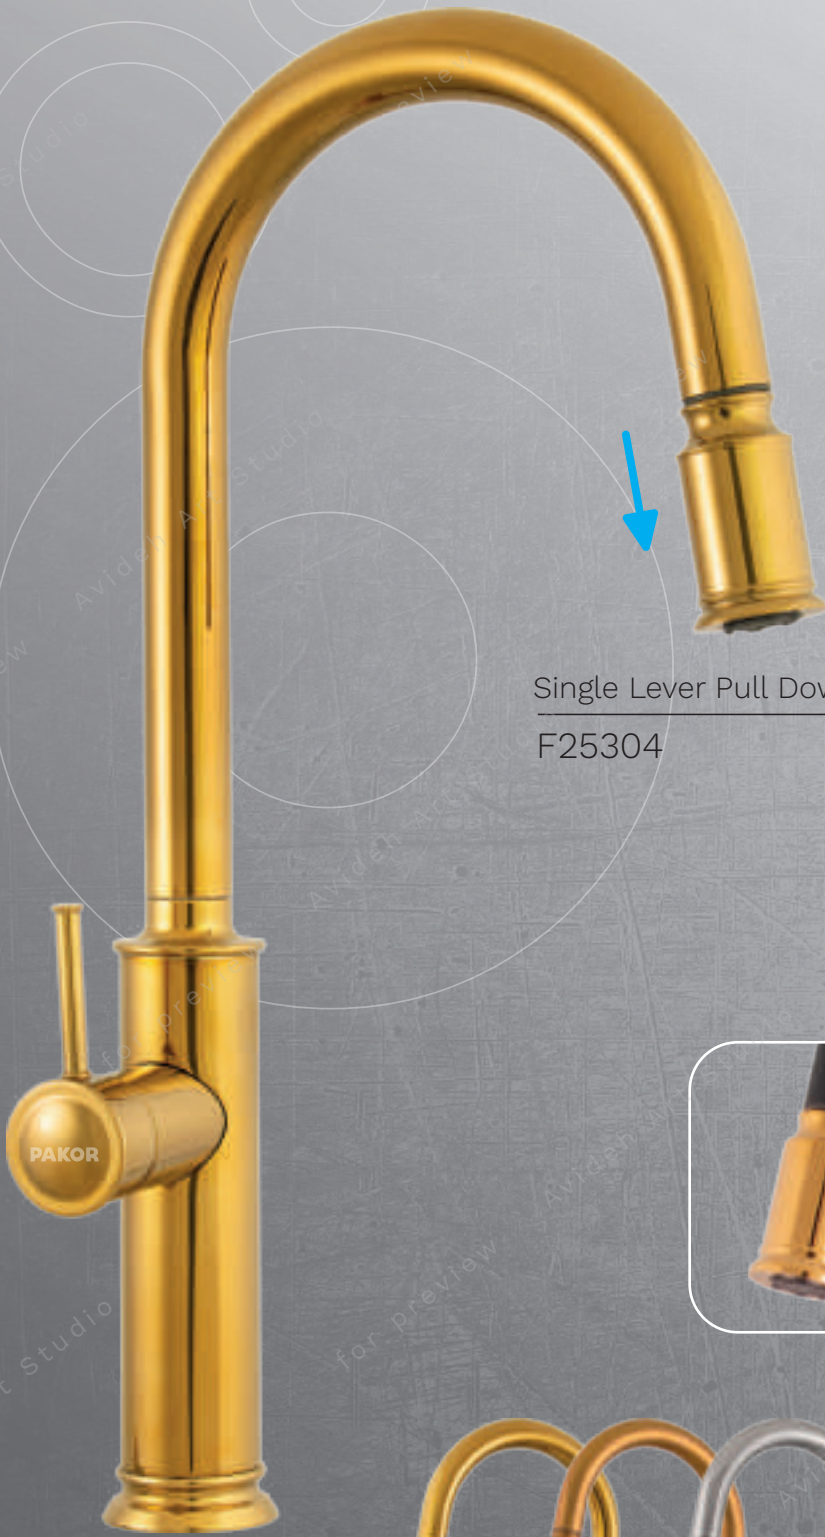

Single Lever Pull Down Kitchen Mixer

F24303

Also Available In These Colors:

THE ESSENCE OF TR SIMPLICITY AND E

TRUE LIFE LIES IN THE
LEGANT IN STYLE!

MONERO **ELEGANT SPHERE**

A plenty of choices, the great pleasure to work with MONERO. pull-down spray sink mixers can omni-directionally meet your needs . MONERO can make things simple and turn difficulty to easy.

Single Lever Pull Down Kitchen Mixer
F25304

Also Available In These Colors:

NEXO

THE VISION OF SHAPES

A plenty of choices, the great pleasure to work with NEXO. Dual-function sink mixers combine filter water tap and faucet together