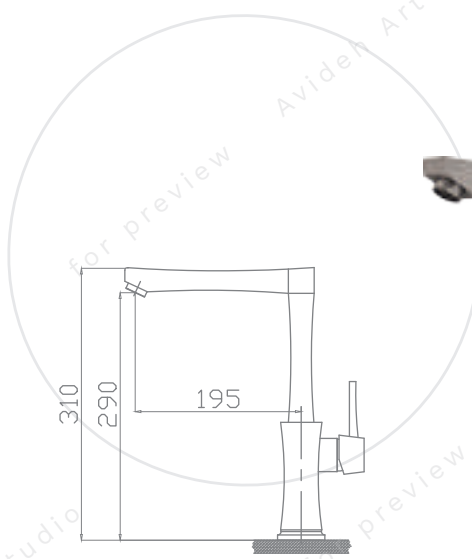

Kitchen

Single Lever Kitchen Mixer

F04303