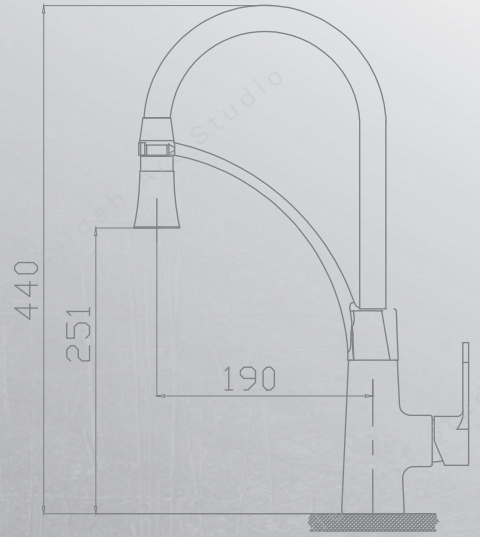

Also Available In These Colors: