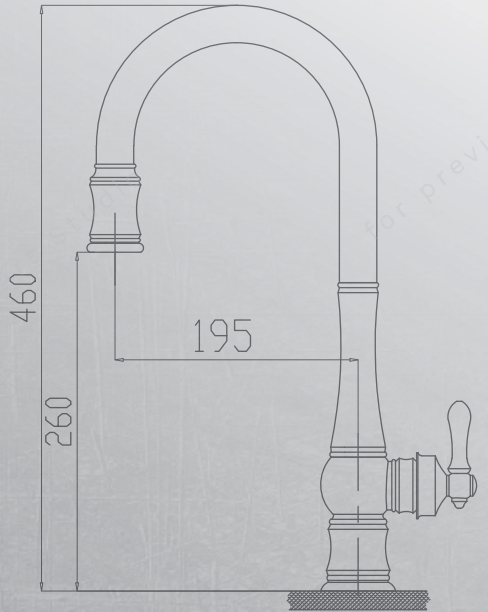

Single Lever Pull Down Kitchen Mixer
F33301