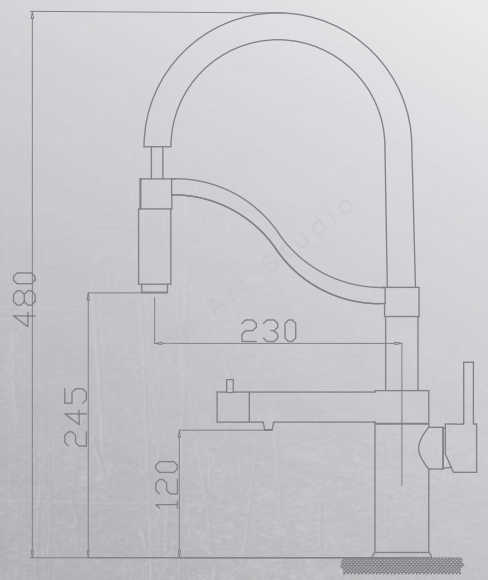

Single Lever Pull Down Kitchen Mixer
F25304

Also Available In These Colors:

NEXO

THE VISION OF SHAPES

A plenty of choices, the great pleasure to work with NEXO. Dual-function sink mixers combine filter water tap and faucet together