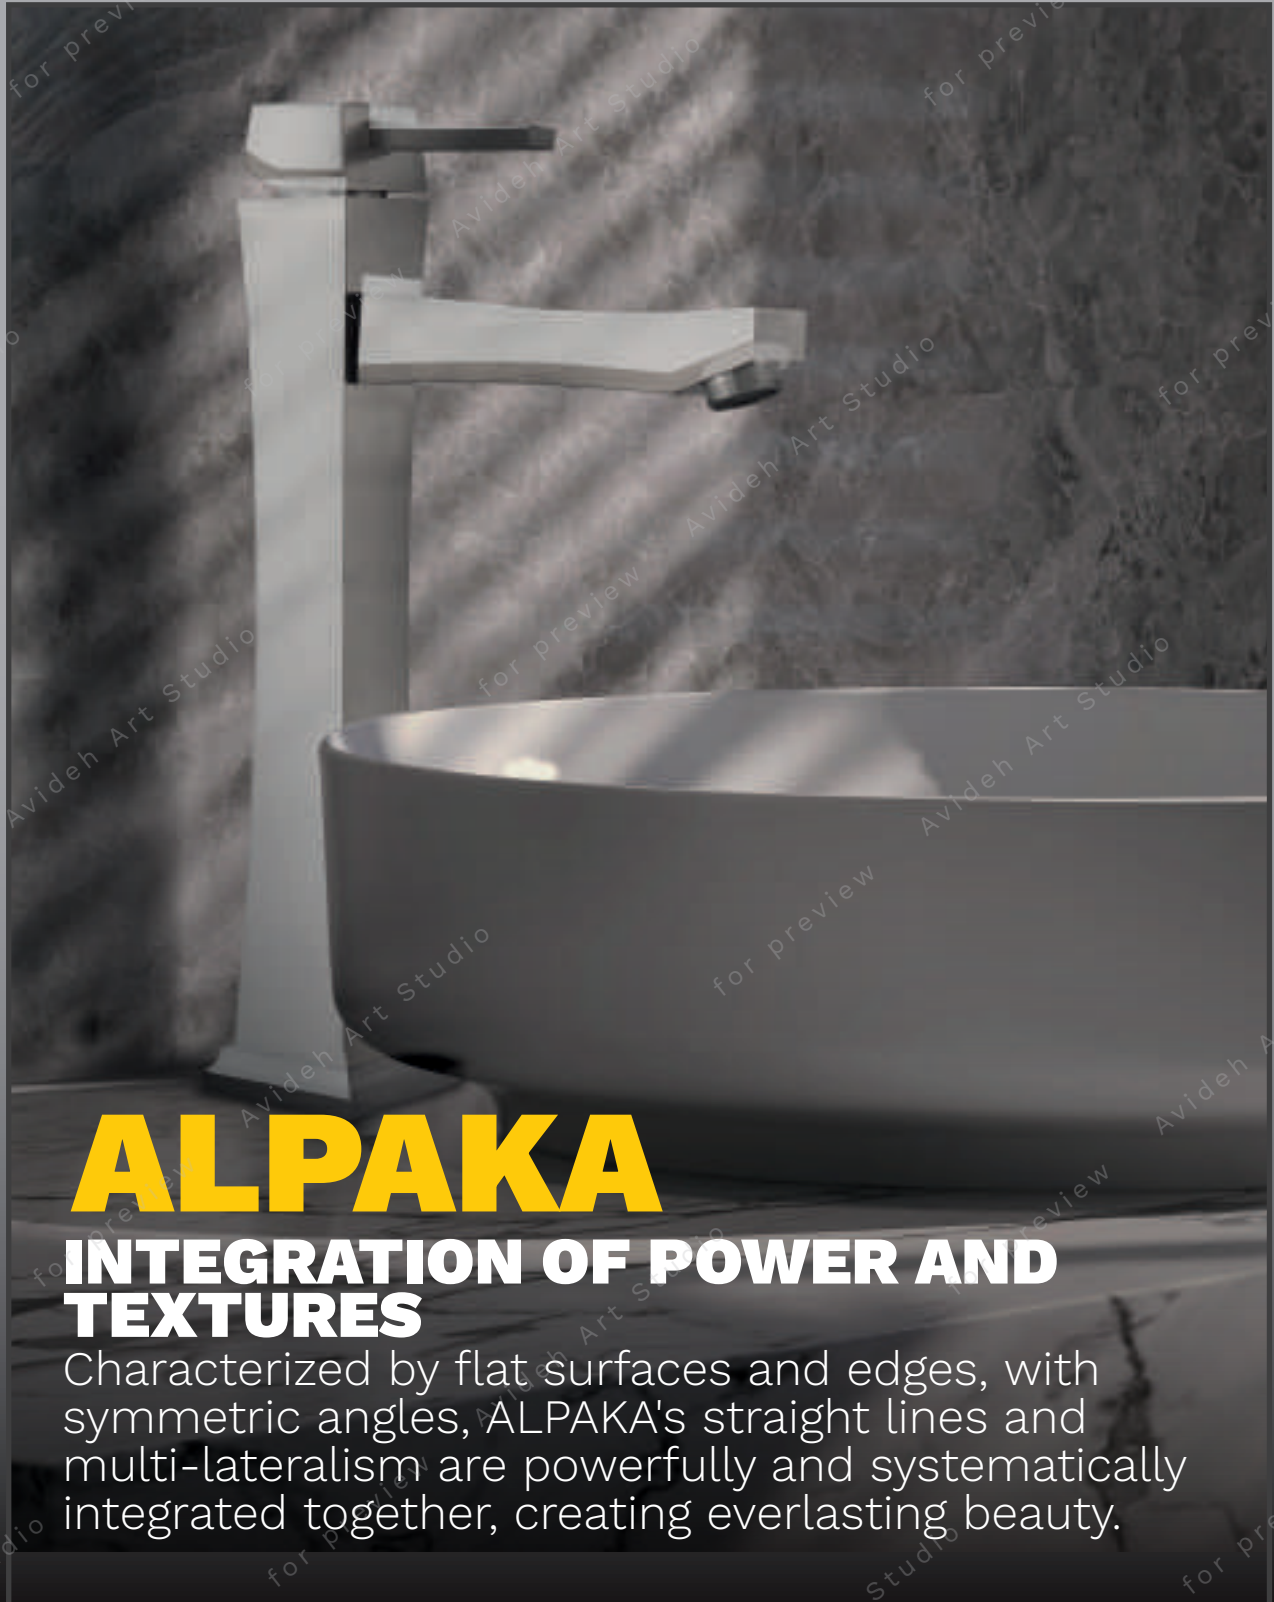

ALPAKA

INTEGRATION OF POWER AND TEXTURES

Characterized by flat surfaces and edges, with symmetric angles, ALPAKA's straight lines and multi-lateralism are powerfully and systematically integrated together, creating everlasting beauty.