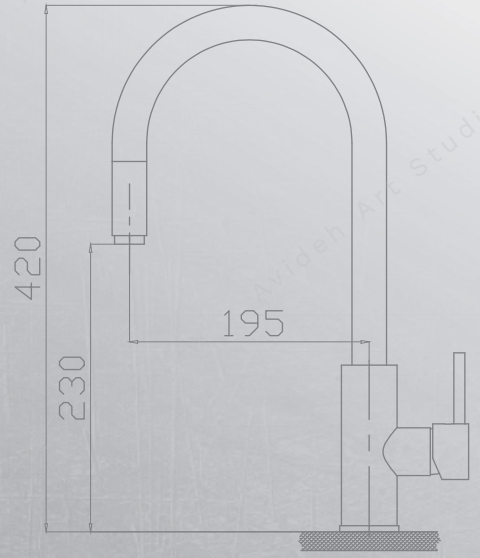

PAKOR

Single Lever Pull Out Kitchen Mixer
F23303

Also Available In These Colors:

KARURA

STRONG TEXTURES

A plenty of choices, the great pleasure to work with KARURA. pull-down spray sink mixers can omni-directionally meet your needs . KARURA can make things simple and turn difficulty to easy.