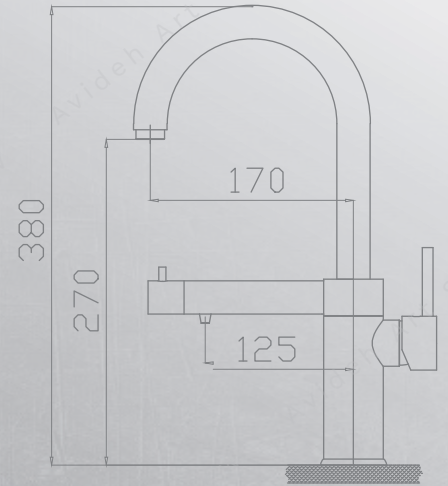

Single Lever Kitchen Mixer - Dual Mode
F28301