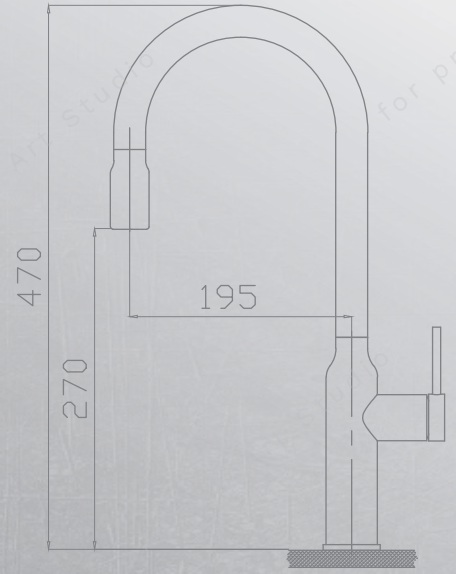

Single Lever Pull Down Kitchen Mixer
F27303

Also Available In These Colors:

**OUR
INNOVATION
MAKES
US
DIFFERENT**

TEZOS

SIMPLE AND MODERN

A plenty of choices, the great pleasure to work with TEZOS. pull-down spray sink mixers can omni-directionally meet your needs . TEZOS can make things simple and turn difficulty to easy.